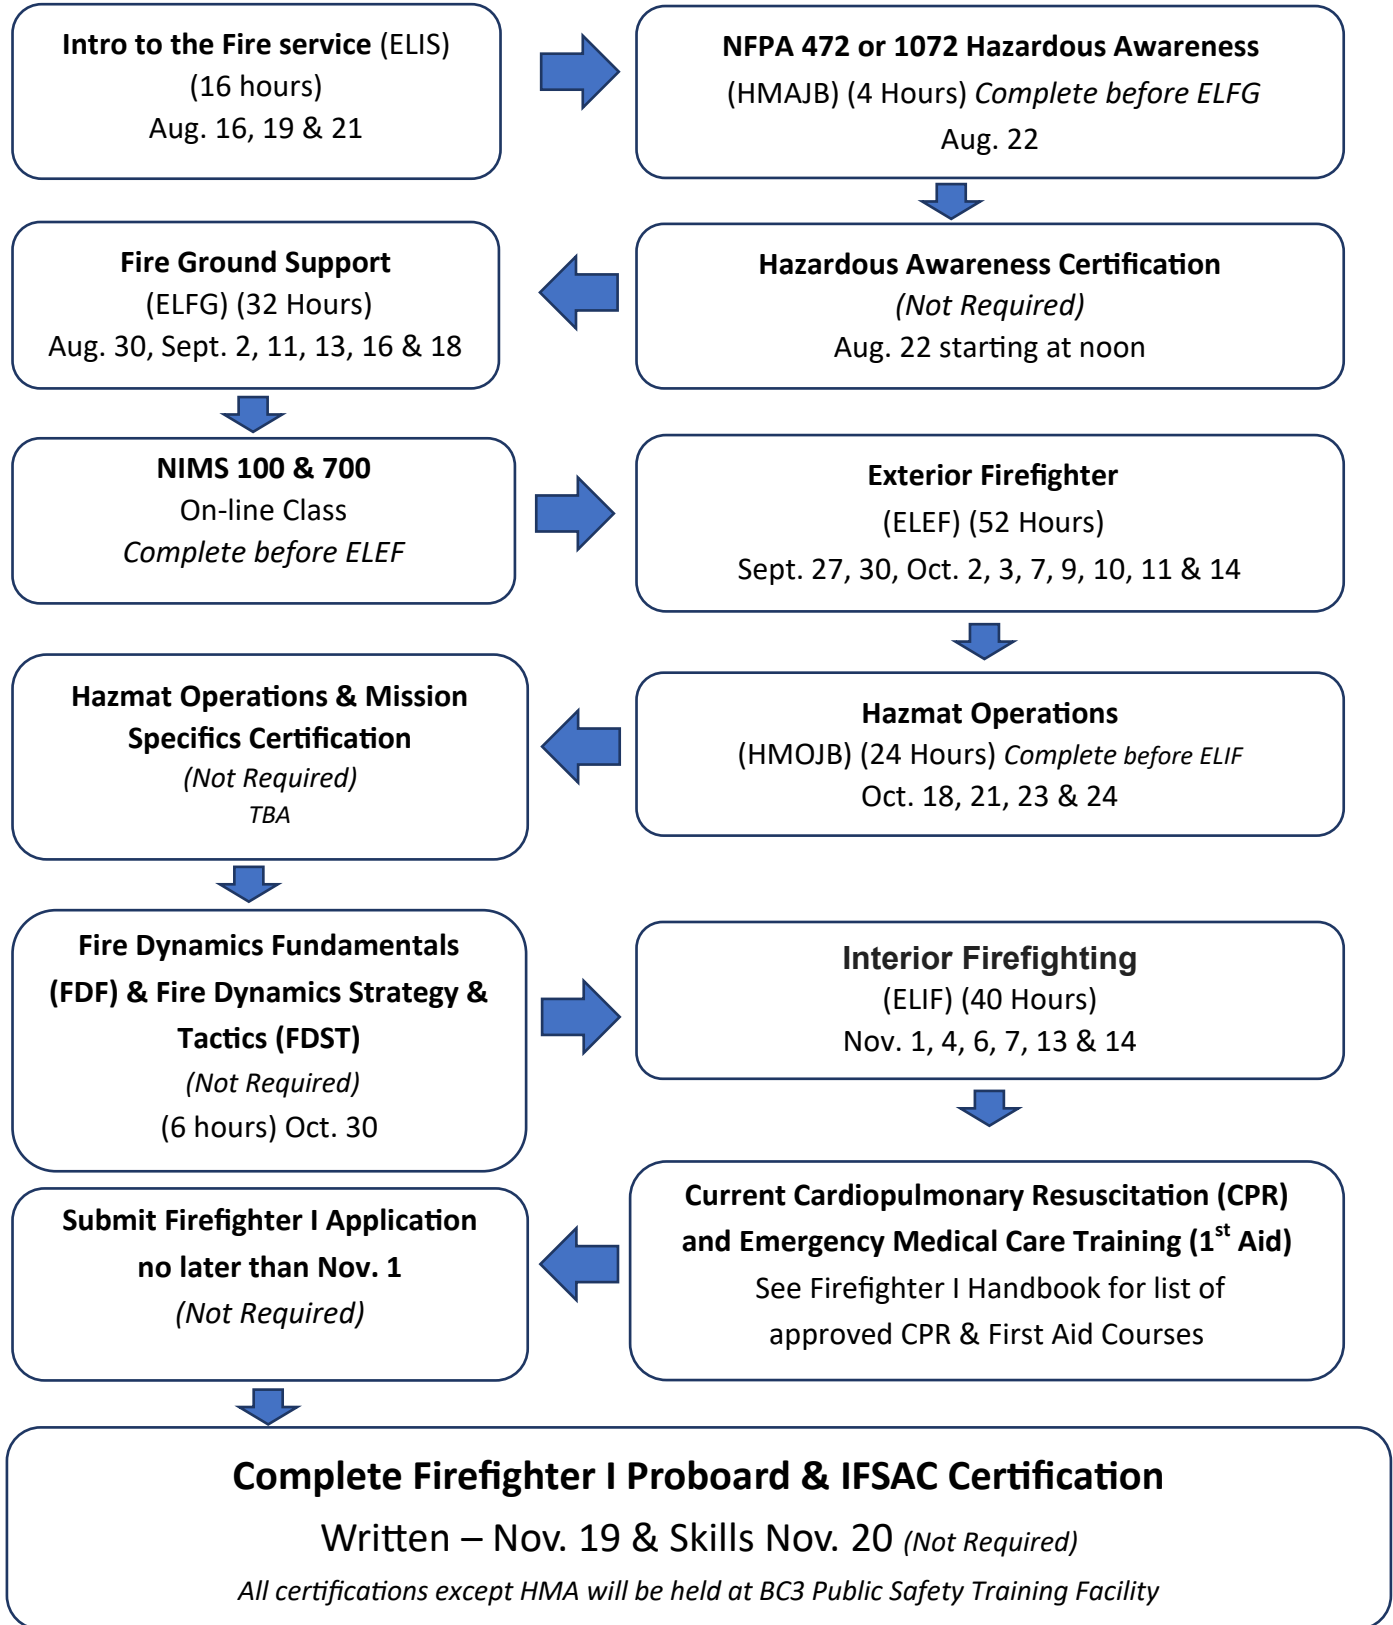

Public Safety Training Facility

# 2021 Fall Entry Level Firefighter Program

Program offered at Cranberry Twp VFC or BC3 PSTF locations

Times: Weekdays 6:30-10:30 PM & Weekends 8 AM - 5 PM

For more information on classes, certifications including applications, & registration visit: [www.bc3.edu/fire](http://www.bc3.edu/fire).