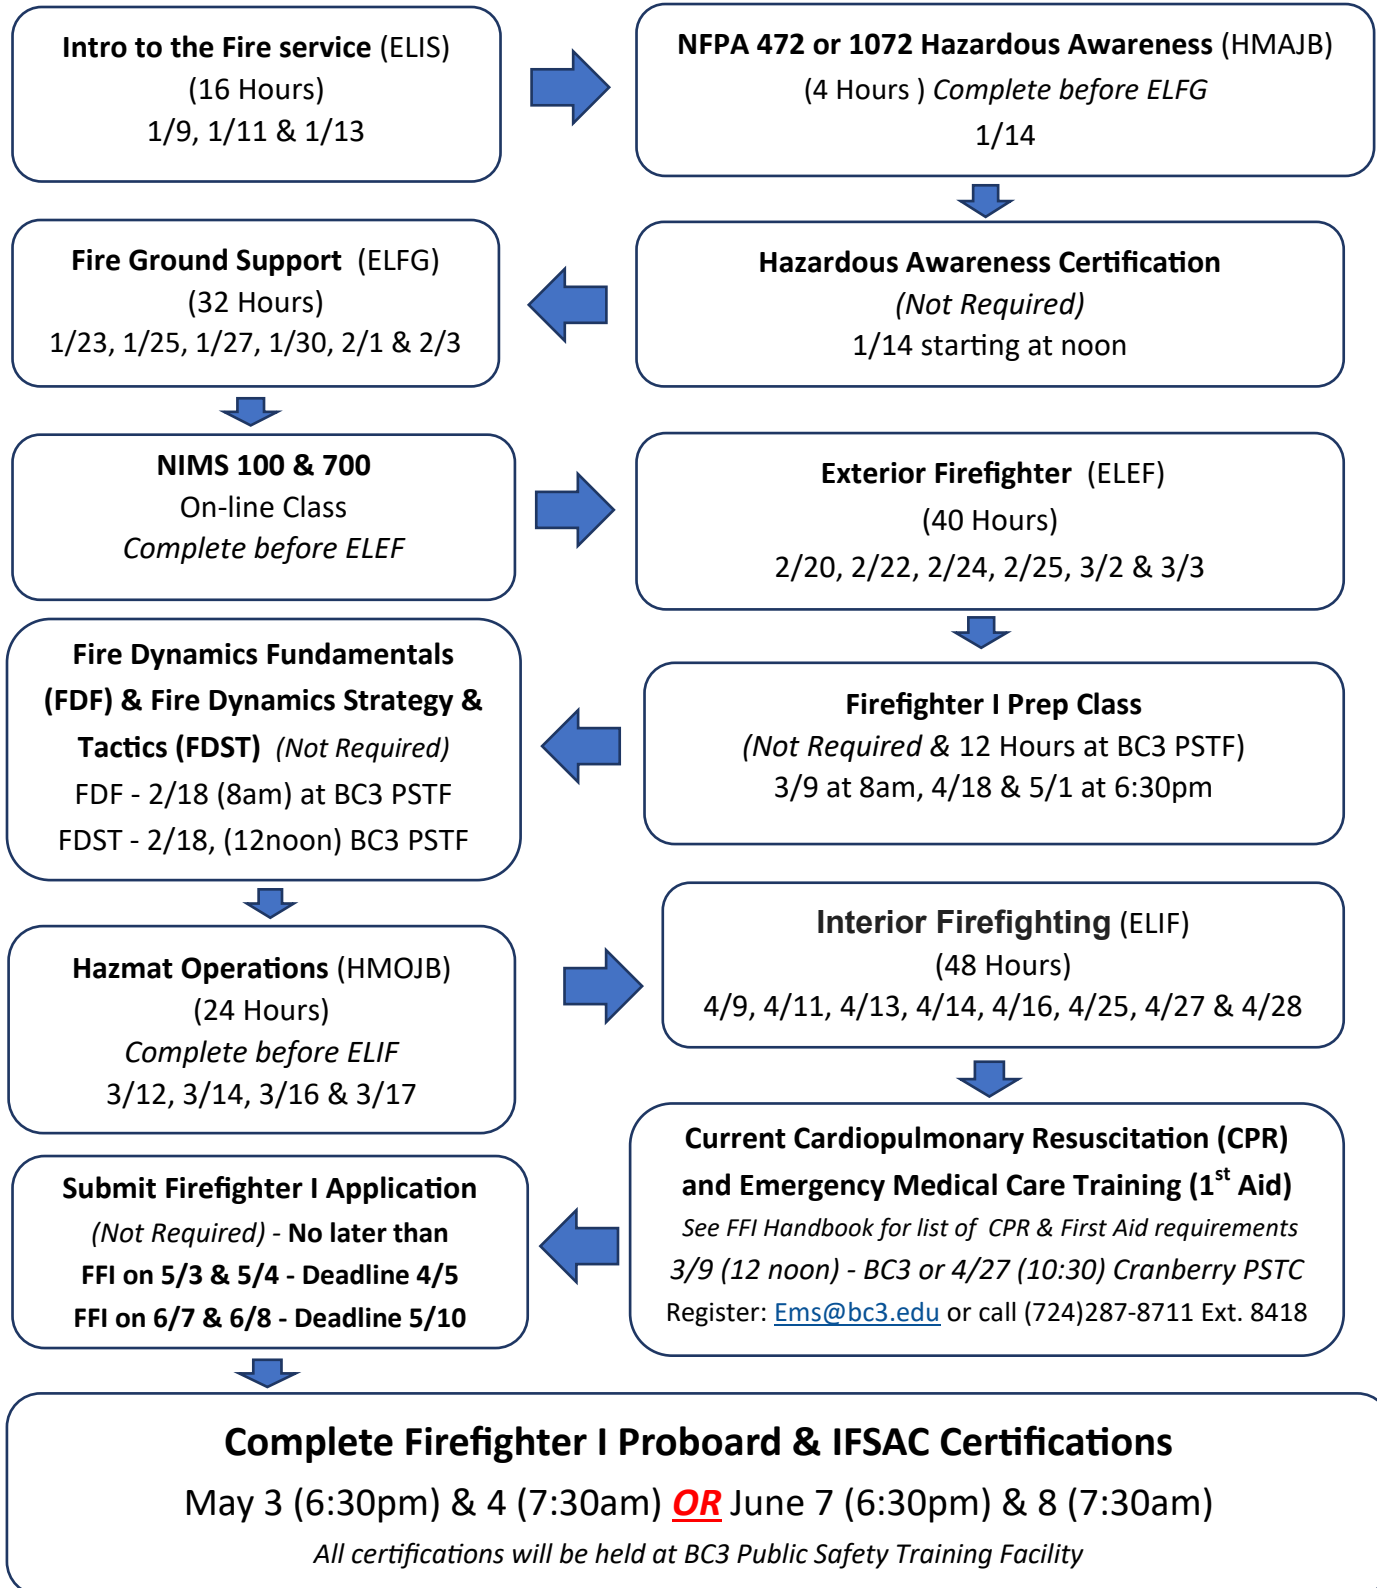

Public Safety Training Facility

2024 Spring Entry Level Firefighter Program

Offered at BC3 PSTF & Cranberry Twp PSTC Locations

Times: Weekdays 6:30-10:30 PM & Weekends 8 AM - 5 PM

BC3 PSTF Schedule

For more information on classes, certifications including applications, & registration visit: www.bc3.edu/fire.