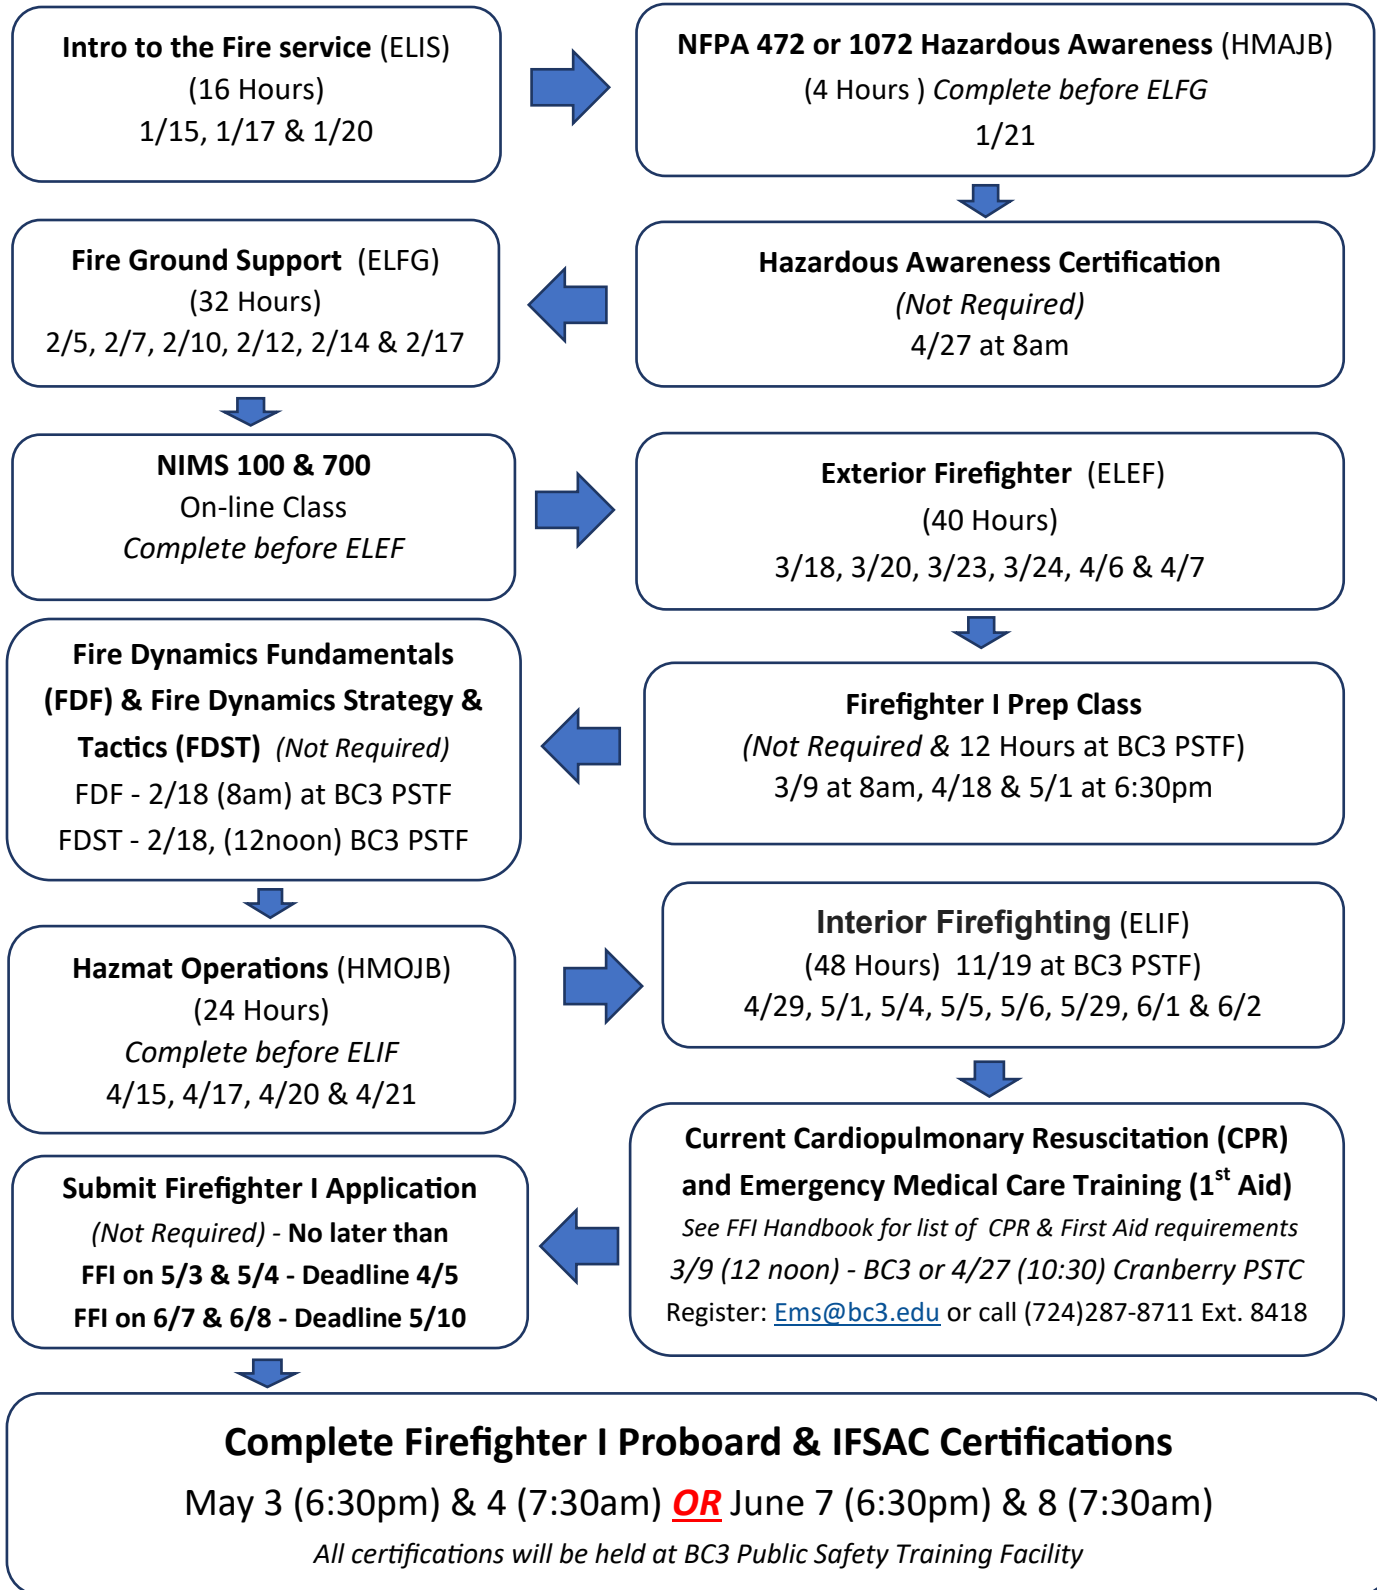

Public Safety Training Facility

2024 Spring Entry Level Firefighter Program

Offered at BC3 PSTF & Cranberry Twp PSTC Locations

Times: Weekdays 6:30-10:30 PM & Weekends 8 AM - 5 PM

Cranberry PSTC Schedule

For more information on classes, certifications including applications, & registration visit: www.bc3.edu/fire.